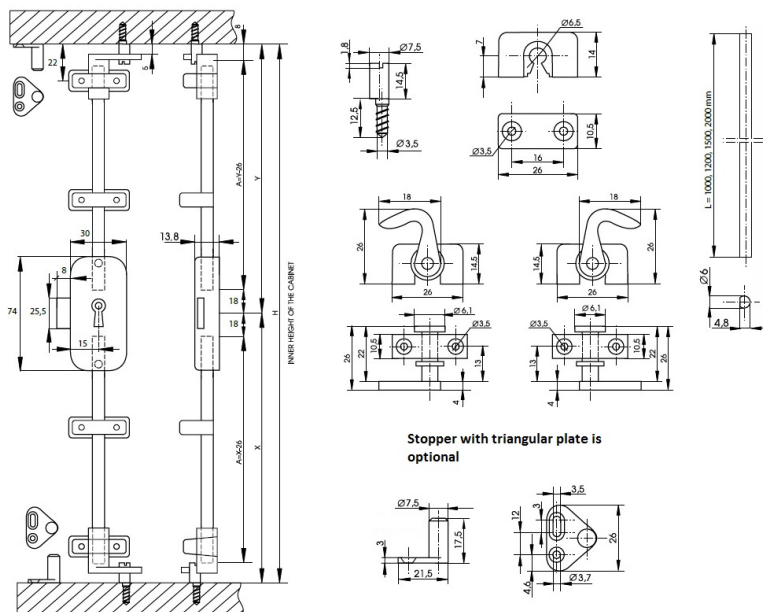

PRODUCT SHEET

Description:

Rotary Bar Lock 920, Key Hole Type, 3-Way, RH, BRG, 15mm Backset, Incl. All Accessories but No Bar & No Key. Lock, Body Burgundy (RED) Color, Accessoires Bronze Pl.

Item number:

14.05.252-0

Units	Box	Carton	HS Code	Barcode
Pcs.	12	120	8301300000	
				5704866042864

SISO A/S

Mileparken 11
DK-2740 Skovlunde
Denmark
VAT: DK 24786013

Phone +45 45 830 900

www.siso.dk
siso@siso.dk

Danske Bank
Nytorv Branch
Copenhagen
SWIFT: DABADKKK

Account no.
4180 3112 112936
IBAN Account
DK7230003112112936